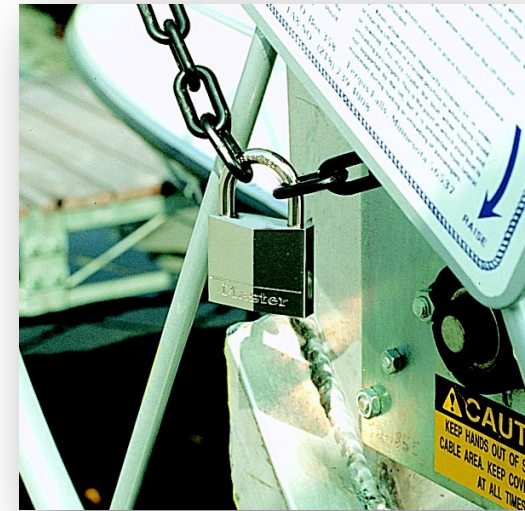

640EURD - 40mm nickel plated solid brass keyed padlock

Ideal for securing boats, outboard motors, boat sheds...

- 40mm wide nickel plated solid brass body
 - Highly resistant to the elements
- Steel shackle - 22mm high, 6mm diameter
 - Corrosion resistant
- Dual ball bearing locking
 - Better pulling resistance
- 5-pin cylinder
 - Maximum pick resistance
- Limited lifetime warranty